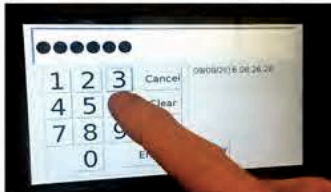

# XNNOVATION ELECTRONIC LOCKERS

**16**  
Cabinet 17" x 24" x 10"  
Each Box Space 4" x 3" x 8"

**32**  
Cabinet 17" x 36" x 10"  
Each Box Space 4" x 3" x 8"

**8D**  
Double-wide doors  
Cabinet 17" x 24" x 10"  
Each Box Space 8" x 3" x 8"  
KCB16D w/16 boxes (not shown)  
Cabinet 17" x 36" x 10"

**4DD**  
Double-wide & double-high doors  
Cabinet 17" x 24" x 10"  
Each Box Space 8" x 6" x 8"  
KCB8DD w/8 boxes (not shown)  
Cabinet 17" x 36" x 10"

Easy-to-use 10" Touchscreen

"Plug and Play", including built-in software  
No monthly software licensing fees, no long term contract  
Each object has its own individual bin for maximum security  
Used by car rental companies, utility companies, hotels, hospitals, universities, gun ranges, and more...nationwide.